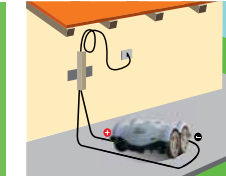

Blitz XK Automatic

The evolution of Blitz X, even more lawn surface to be managed, up to 800 sqm, and it also comes with an automatic recharging function for making the robot completely autonomous.

Equipped with 12 m of perimeter cable which can easily be fixed on the lawn allowing the robot to turn back to the docking station. The perfect mix for people which are searching for a versatile, powerful and ready to use lawnmower robot.

Incomparable thanks to the absolute technological evolution.

- PORTABLE
- DESIGNED FOR SURFACE TILL 800 SQM.
- AUTOMATIC RECHARGE
- CABLE FOR QUICK RETURN TO DOCKING STATION

800 sqm

Optional protective cover

Wiper Blitz mows perfectly every kind of garden and is able to change its direction as soon as the sensors detect the limits of the grassy area to be mowed, therefore it doesn't request any physical delimitations, it needs only few cares. The lawnmower works randomly, without following a precise guideline.

Whenever it bumps into an obstacle or the perimeter cable stops itself, turns back and starts again changing direction. Wiper Blitz is noiseless, waterproof, compact and extremely safety even for children and animals.

It works during the day and during the night, transforms the grass into a natural fertilizer giving to the lawn the right water supply. Wiper Blitz guarantees a perfect, optimal and personalized cut of the garden.

You just have to set up manually the desired height of the grass (it can be chosen between 34 and 40 mm) and then the four knives blade will give to your garden a regular and smooth aspect, every blade of grass will be equal to the other.