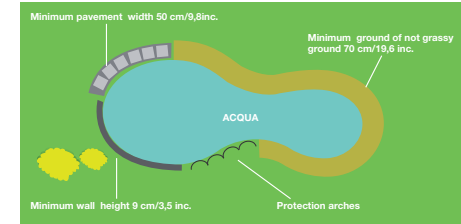

Blitz XK Automatic

The evolution of Blitz X, even more lawn surface to be managed, up to 800 sqm, and it also comes with an automatic recharging function for making the robot completely autonomous.

Equipped with 12 m of perimeter cable which can easily be fixed on the lawn allowing the robot to turn back to the docking station. The perfect mix for people which are searching for a versatile, powerful and ready to use lawnmower robot.

Incomparable thanks to the absolute technological evolution.

- PORTABLE
- DESIGNED FOR SURFACE TILL 800 SQM.
- AUTOMATIC RECHARGE
- CABLE FOR QUICK RETURN TO DOCKING STATION

800 sqm

Optional protective cover

Wiper Blitz mows perfectly every kind of garden and is able to change its direction as soon as the sensors detect the limits of the grassy area to be mowed, therefore it doesn't request any physical delimitations, it needs only few cares. The lawnmower works randomly, without following a precise guideline.

Whenever it bumps into an obstacle or the perimeter cable stops itself, turns back and starts again changing direction. Wiper Blitz is noiseless, waterproof, compact and extremely safety even for children and animals.

It works during the day and during the night, transforms the grass into a natural fertilizer giving to the lawn the right water supply. Wiper Blitz guarantees a perfect, optimal and personalized cut of the garden.

You just have to set up manually the desired height of the grass (it can be chosen between 34 and 40 mm) and then the four knives blade will give to your garden a regular and smooth aspect, every blade of grass will be equal to the other.